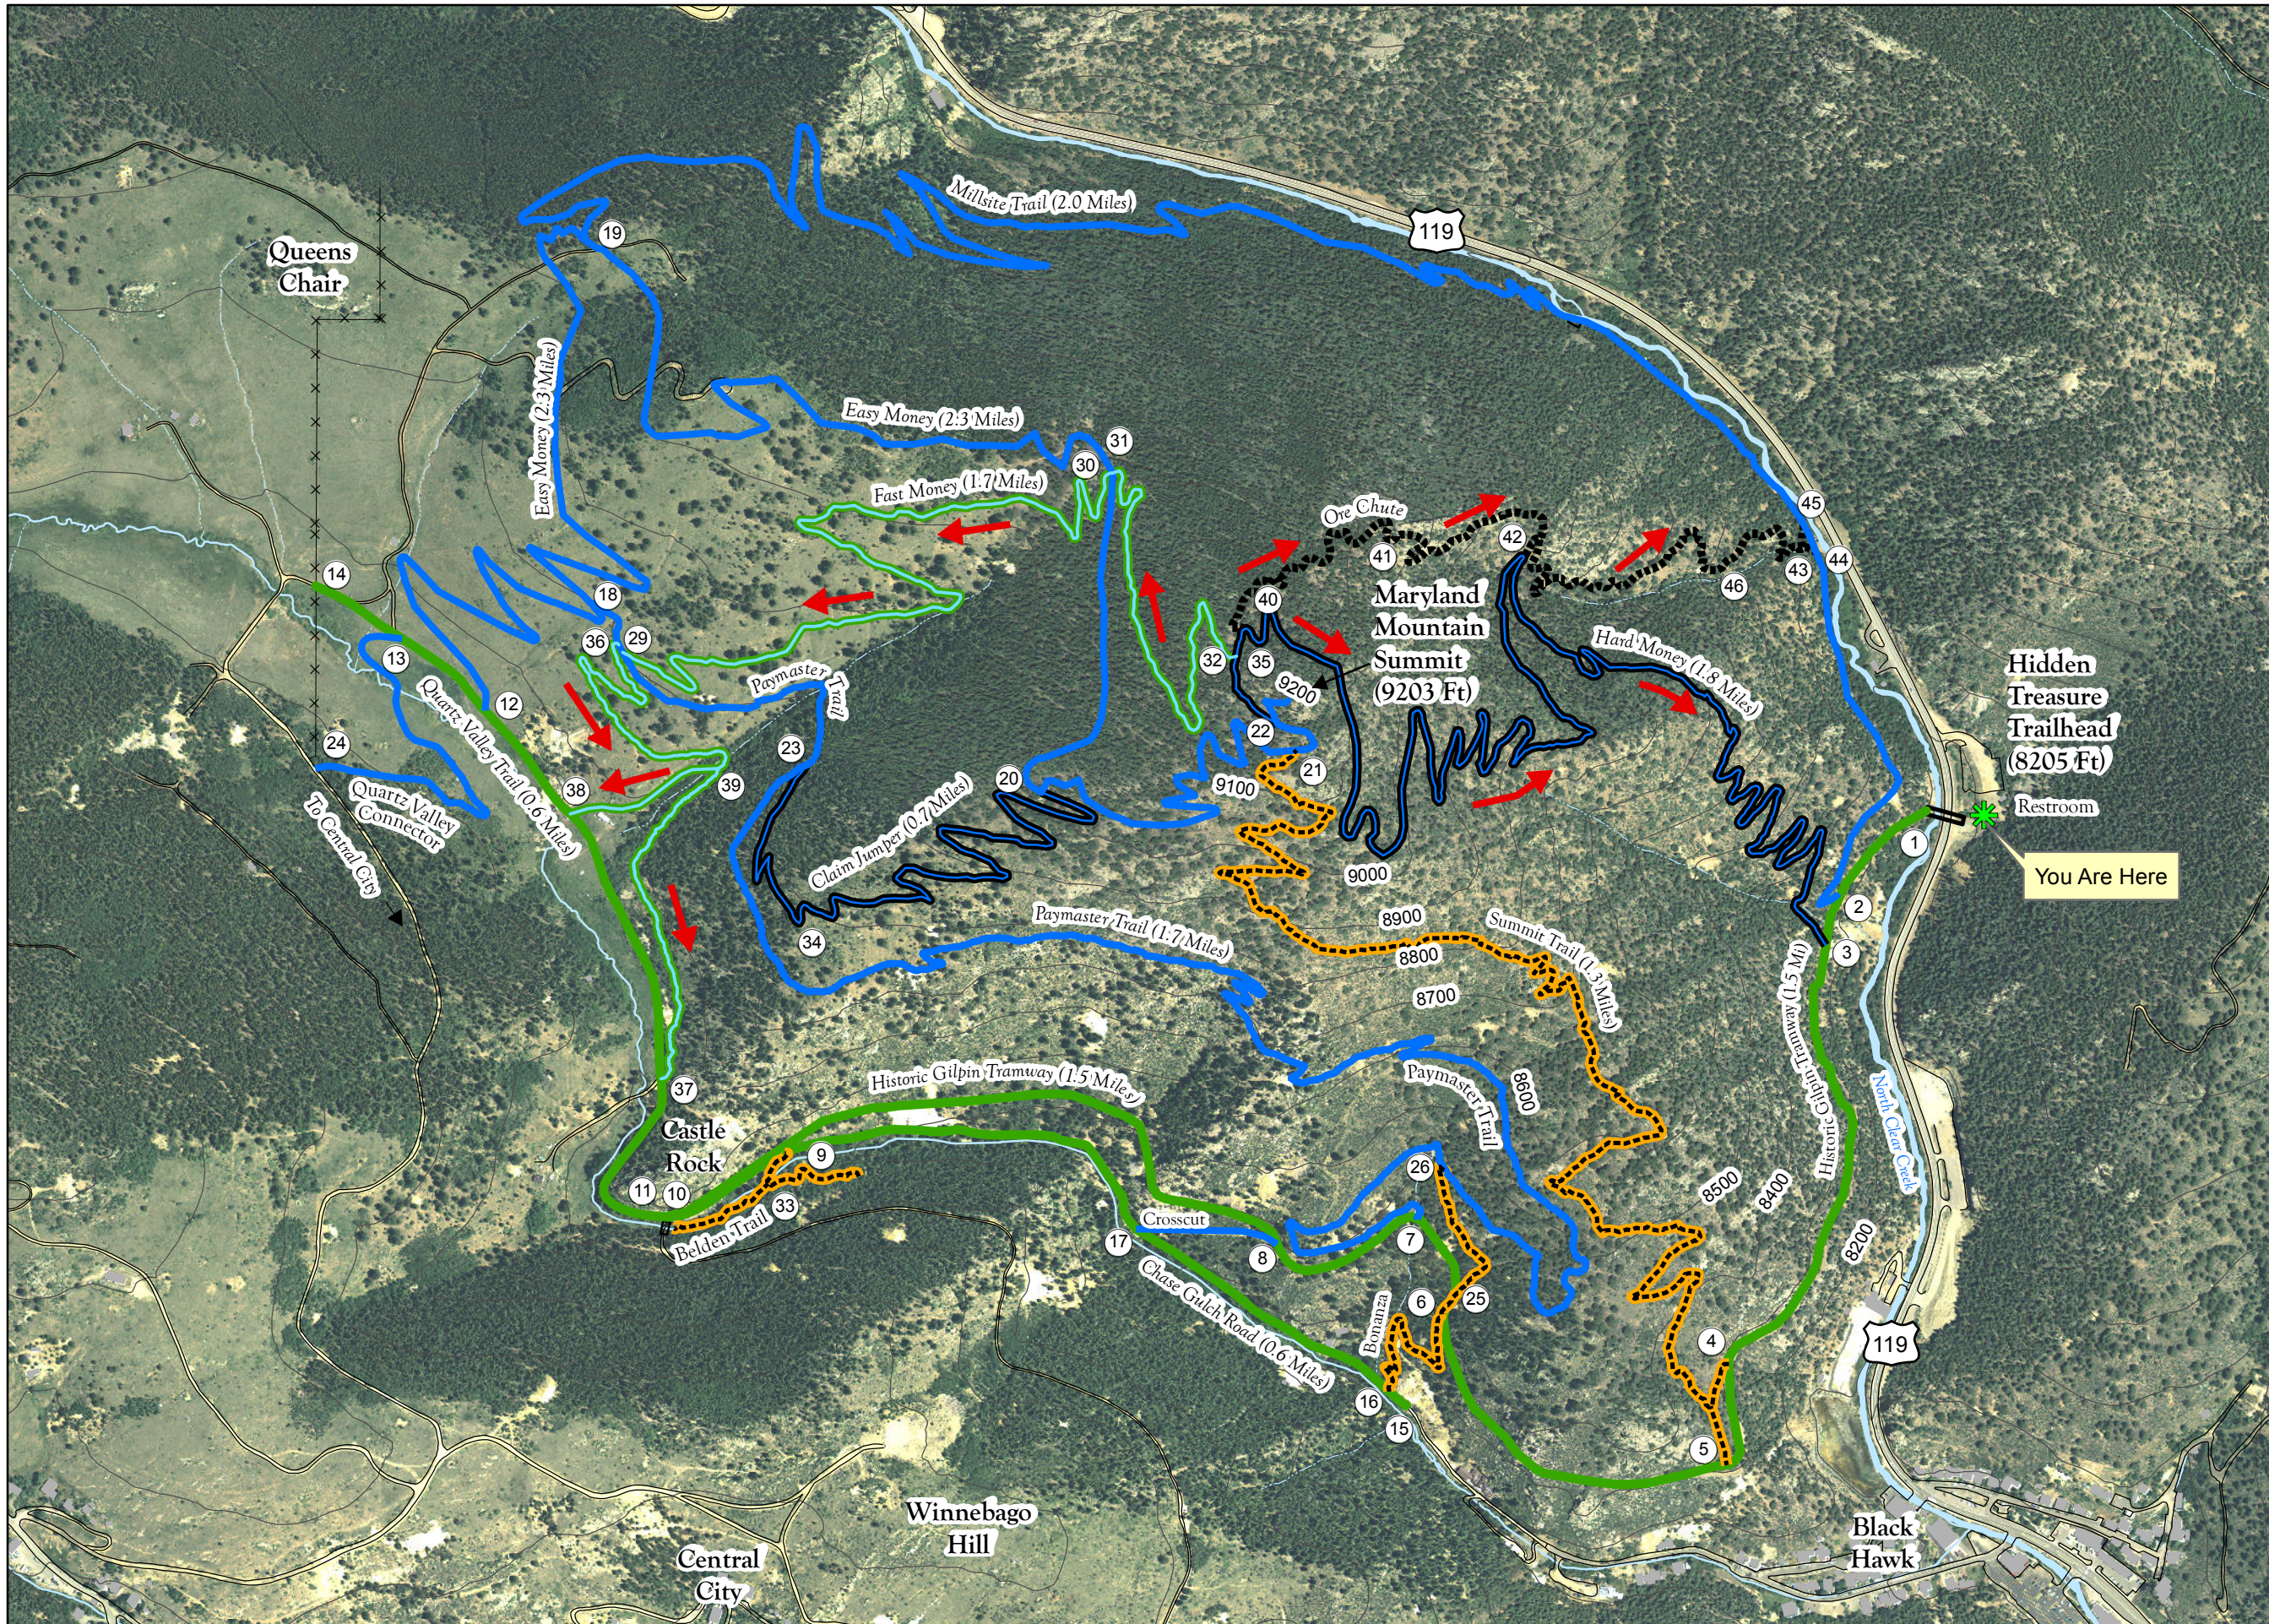

Black Hawk  
Hidden Treasure  
Trailhead  
Maryland Mountain  
Quartz Valley Park

Trail Legend

-  Easy
-  Easy/Intermediate
-  Intermediate
-  Intermediate/Difficult
-  Extreme
-  Downhill Mountain Biking Only
-  Hiking Only
-  Sign Posts

0 300 600 Feet

0 0.1 Miles

Scan Here Trail Map